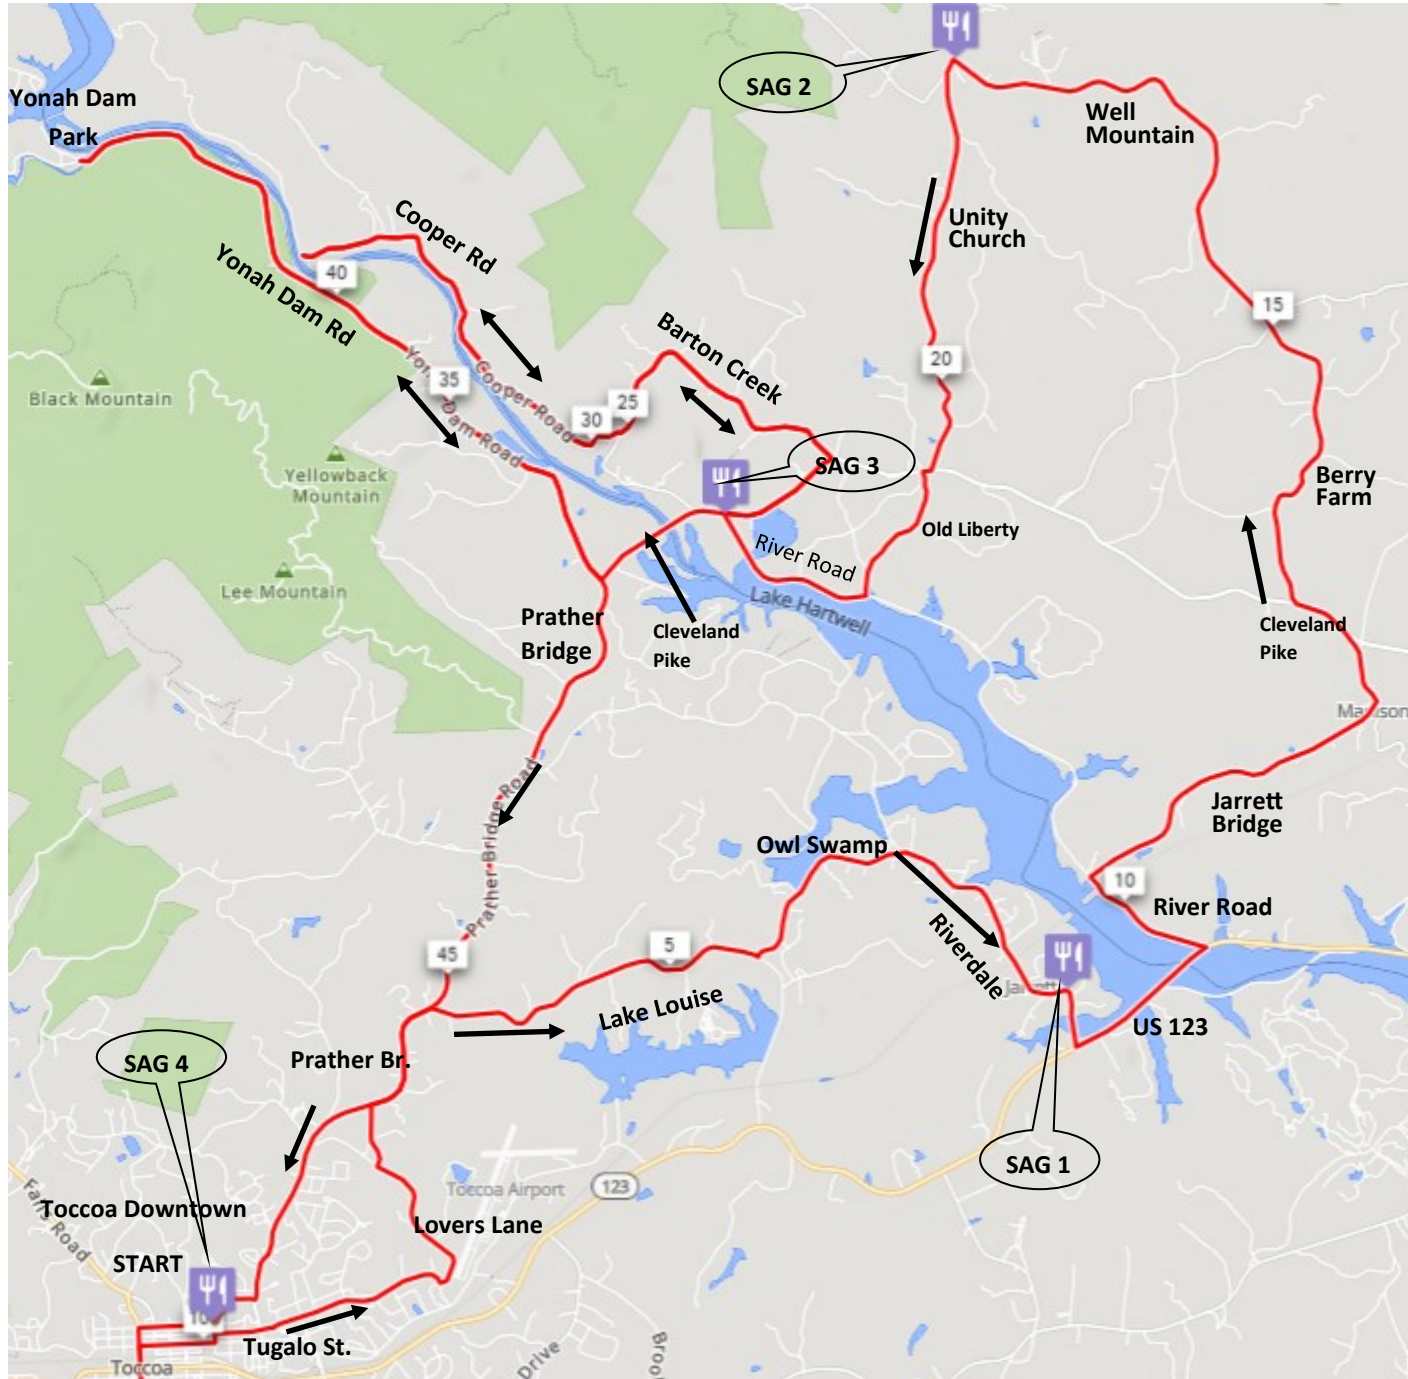

WHITE Road Markings

6449 Ft. Approx. Climbing

SAG # — Approx.Miles

- 1 — 8 Travelers Rest
- 2 — 18 Unity Church
- 3 — 22 & 33 River Road
- 4 — 48 Methodist Church

WHITE Road Markings

6449 Ft. Approx. Climbing

SAG # — Approx.Miles

- 4 — 48 Methodist Church
- 5 — 71 Mt. Zion Church
- 6 — 86 Happy Hounds Farm